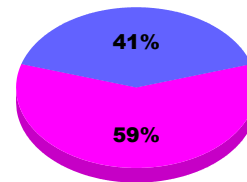

Gender Comparison 2011-2012

Jul/Aug/Sep

Legend: Male (Blue), Female (Magenta)