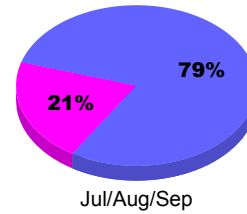

Gender Comparison 2011-2012

Jul/Aug/Sep

Legend: Male (blue), Female (purple)