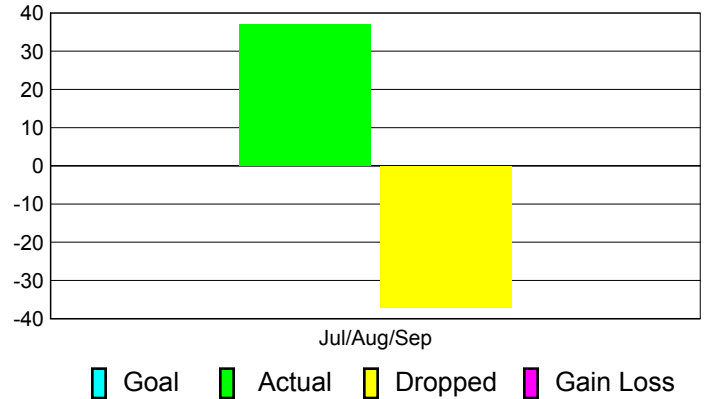

Membership Results 2011-2012

Goal, New, Dropped, Gain/Loss