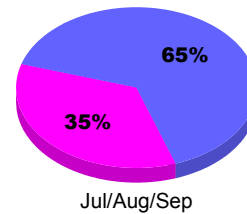

Gender Comparison 2011-2012

Legend: Male (Blue), Female (Magenta)