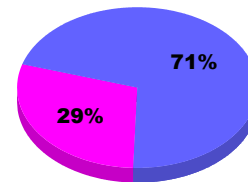

Gender Comparison 2011-2012

Jul/Aug/Sep

Legend: Male (Blue), Female (Purple)