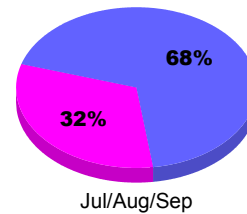

Gender Comparison 2011-2012

Legend: Male (Blue), Female (Magenta)