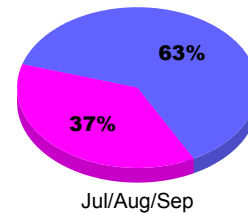

Gender Comparison 2011-2012

Jul/Aug/Sep

Legend: Male (Blue), Female (Magenta)