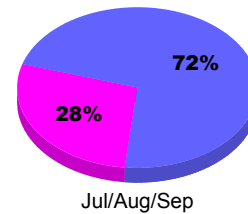

Gender Comparison 2011-2012

Legend: Male (Blue), Female (Magenta)