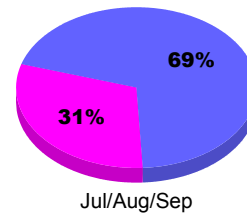

Gender Comparison 2011-2012

Legend: Male (Blue), Female (Magenta)