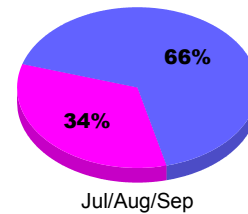

Gender Comparison 2011-2012