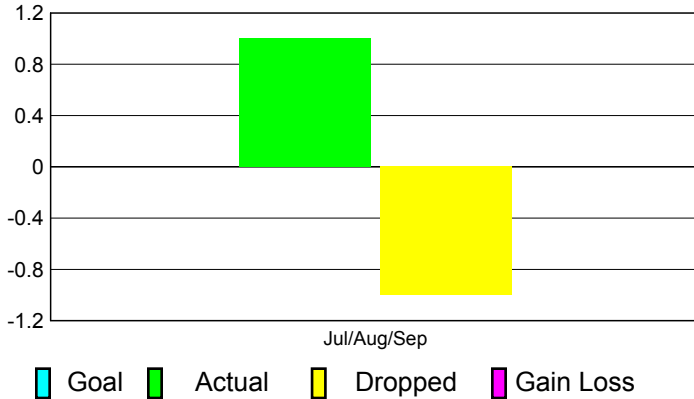

2011-2012 GMT Reports for District (or Undistricted) **District 403 A2 REP OF**

GMT: **Norbert Bationo**

Location: **REP OF GHANA**

GMT CA: **6**

CLUBS

**Club Results
2011-2012**

**Clubs
2010-2011**

Month	New Club Goal	Actual New Clubs	Actual Dropped Clubs	Gain/Loss of Clubs	Gain/Loss of Clubs
Jul/Aug/Sep		1	-1	0	0
Totals		1	-1	0	0

Club Results 2011-2012

Goal, New, Dropped, Gain/Loss