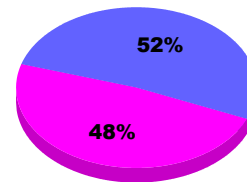

Gender Comparison 2011-2012

Jul/Aug/Sep

Legend: Male (Blue), Female (Magenta)