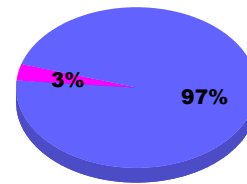

Gender Comparison 2011-2012

Jul/Aug/Sep

Legend: Male (Blue), Female (Magenta)