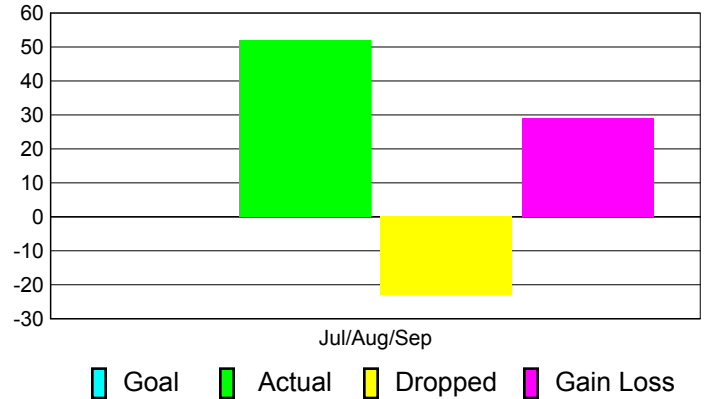

Membership Results 2011-2012

Goal, New, Dropped, Gain/Loss

Comparison of Membership Gain/Loss

Current Year Compared to the Previous Year