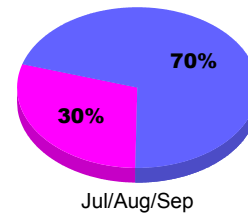

Gender Comparison 2011-2012

Jul/Aug/Sep

Legend: Male (Blue), Female (Magenta)