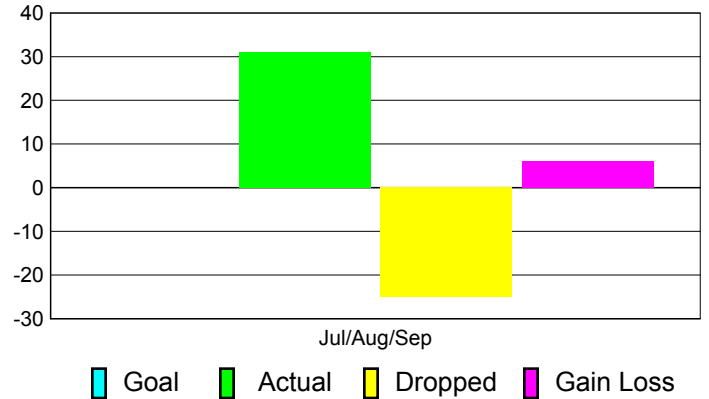

Membership Results 2011-2012

Goal, New, Dropped, Gain/Loss