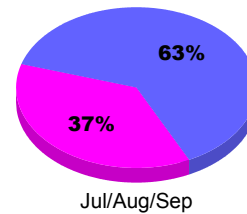

YTD Status Quo Clubs 2011-2012

Status Quo Clubs Compared to Status Quo Members

Legend: Status Quo Clubs (Cyan), Total Status Quo Members (Green)

MEMBERSHIP

**Membership Results
2011-2012**

**Membership
2010-2011**

Month	Net Memb Goal	Actual New Memb	Actual Dropped Memb	Gain/Loss of Memb	Gain/Loss of Memb
Jul/Aug/Sep		0	-2	-2	-3
Totals		0	-2	-2	-3

Membership Results 2011-2012

Goal, New, Dropped, Gain/Loss

Legend: Goal (Cyan), Actual (Green), Dropped (Yellow), Gain Loss (Magenta)

Comparison of Membership Gain/Loss

Current Year Compared to the Previous Year

Legend: Current Year (Cyan), Previous Year (Green)

Gender Comparison 2011-2012

Jul/Aug/Sep

Legend: Male (Blue), Female (Magenta)