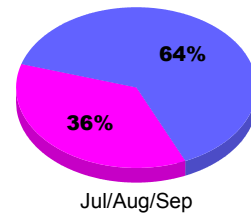

Gender Comparison 2011-2012