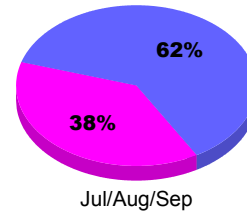

Gender Comparison 2011-2012

Legend: Male (Blue), Female (Magenta)