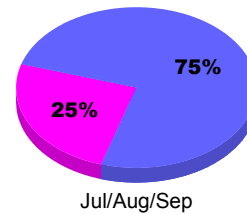

Gender Comparison 2011-2012

Jul/Aug/Sep

Legend: Male (Blue), Female (Magenta)