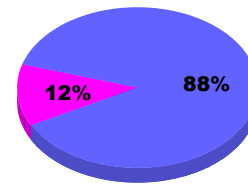

Gender Comparison 2011-2012

Jul/Aug/Sep

Legend: Male (Blue), Female (Magenta)