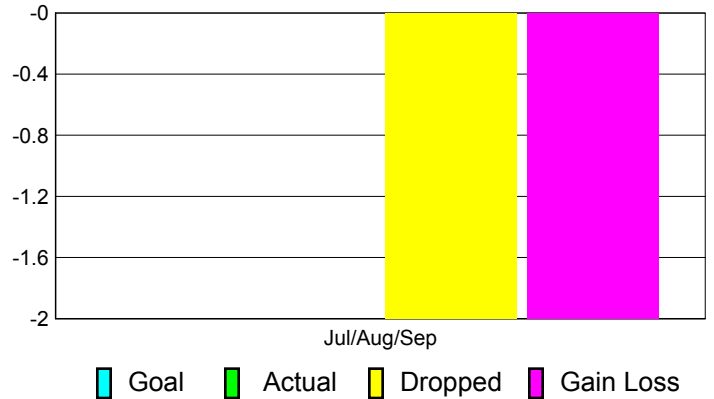

Membership Results 2011-2012

Goal, New, Dropped, Gain/Loss