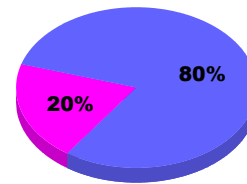

Gender Comparison 2011-2012

Jul/Aug/Sep

Legend: Male (Cyan), Female (Purple)