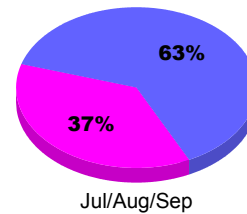

Gender Comparison 2011-2012

Legend: Male (Blue), Female (Magenta)