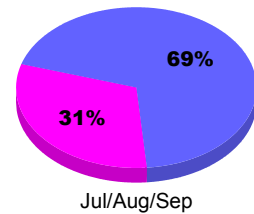

Gender Comparison 2011-2012