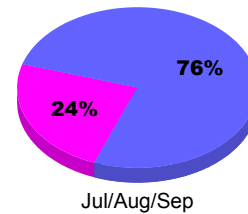

Gender Comparison 2011-2012

Jul/Aug/Sep

Legend: Male (Blue), Female (Magenta)