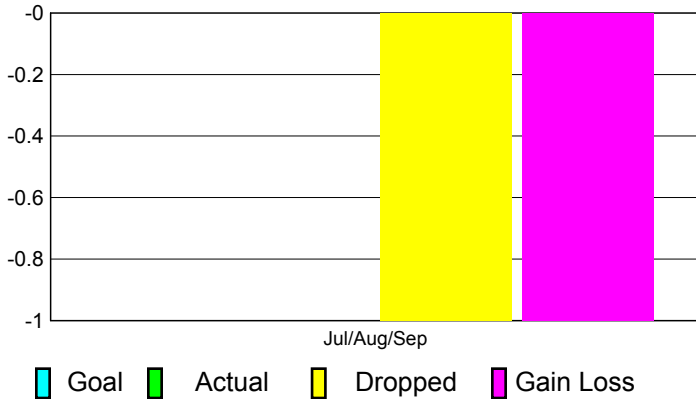

GMT: **Norbert Bationo**

Location: **REP OF GUINEA**

GMT CA: **6**

CLUBS

**Club Results
2011-2012**

**Clubs
2010-2011**

Month	New Club Goal	Actual New Clubs	Actual Dropped Clubs	Gain/Loss of Clubs	Gain/Loss of Clubs
Jul/Aug/Sep		0	-1	-1	0
Totals		0	-1	-1	0

Club Results 2011-2012

Goal, New, Dropped, Gain/Loss

Comparison of Club Gain/Loss

Current Year Compared to the Previous Year

YTD Status Quo Clubs 2011-2012

Status Quo Clubs Compared to Status Quo Members

MEMBERSHIP