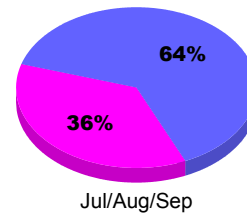

Gender Comparison 2011-2012