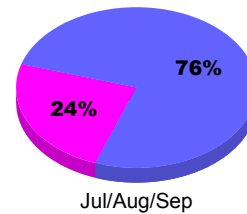

Gender Comparison 2011-2012

Jul/Aug/Sep

Legend: Male (Blue), Female (Magenta)