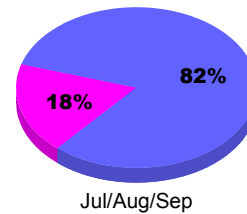

Jul/Aug/Sep

Male Female