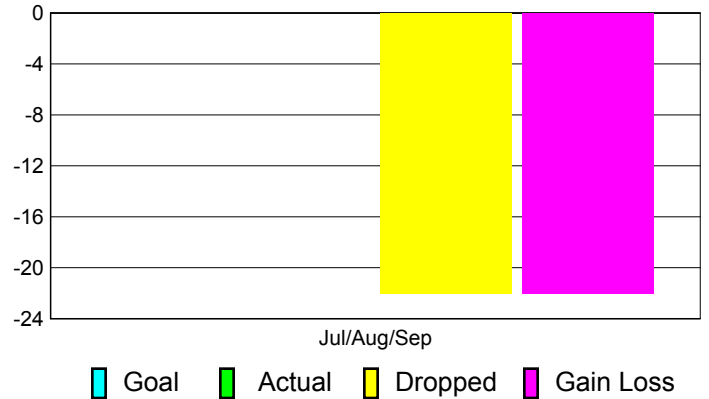

Membership Results 2011-2012

Goal, New, Dropped, Gain/Loss